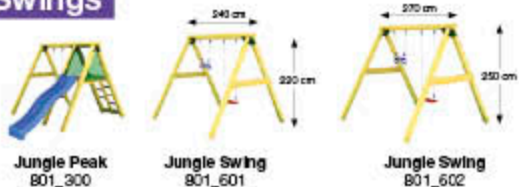

20 mm

1x

34

Playtowers

Playhouses

Modules

Swings

Links