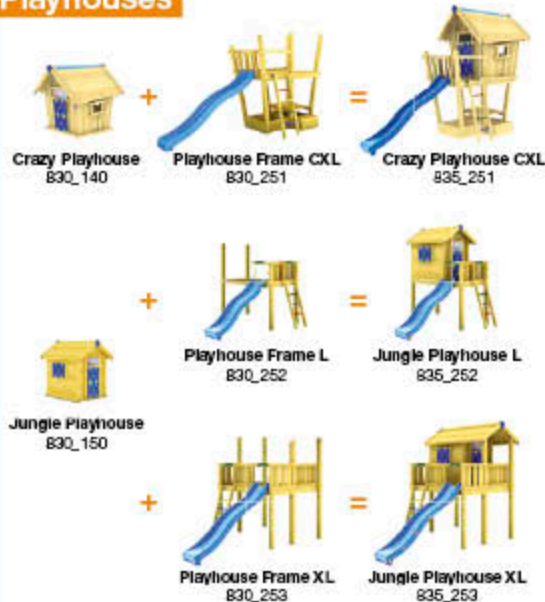

20 mm

1x

34

Playtowers

Playhouses

Modules

Swings

Links